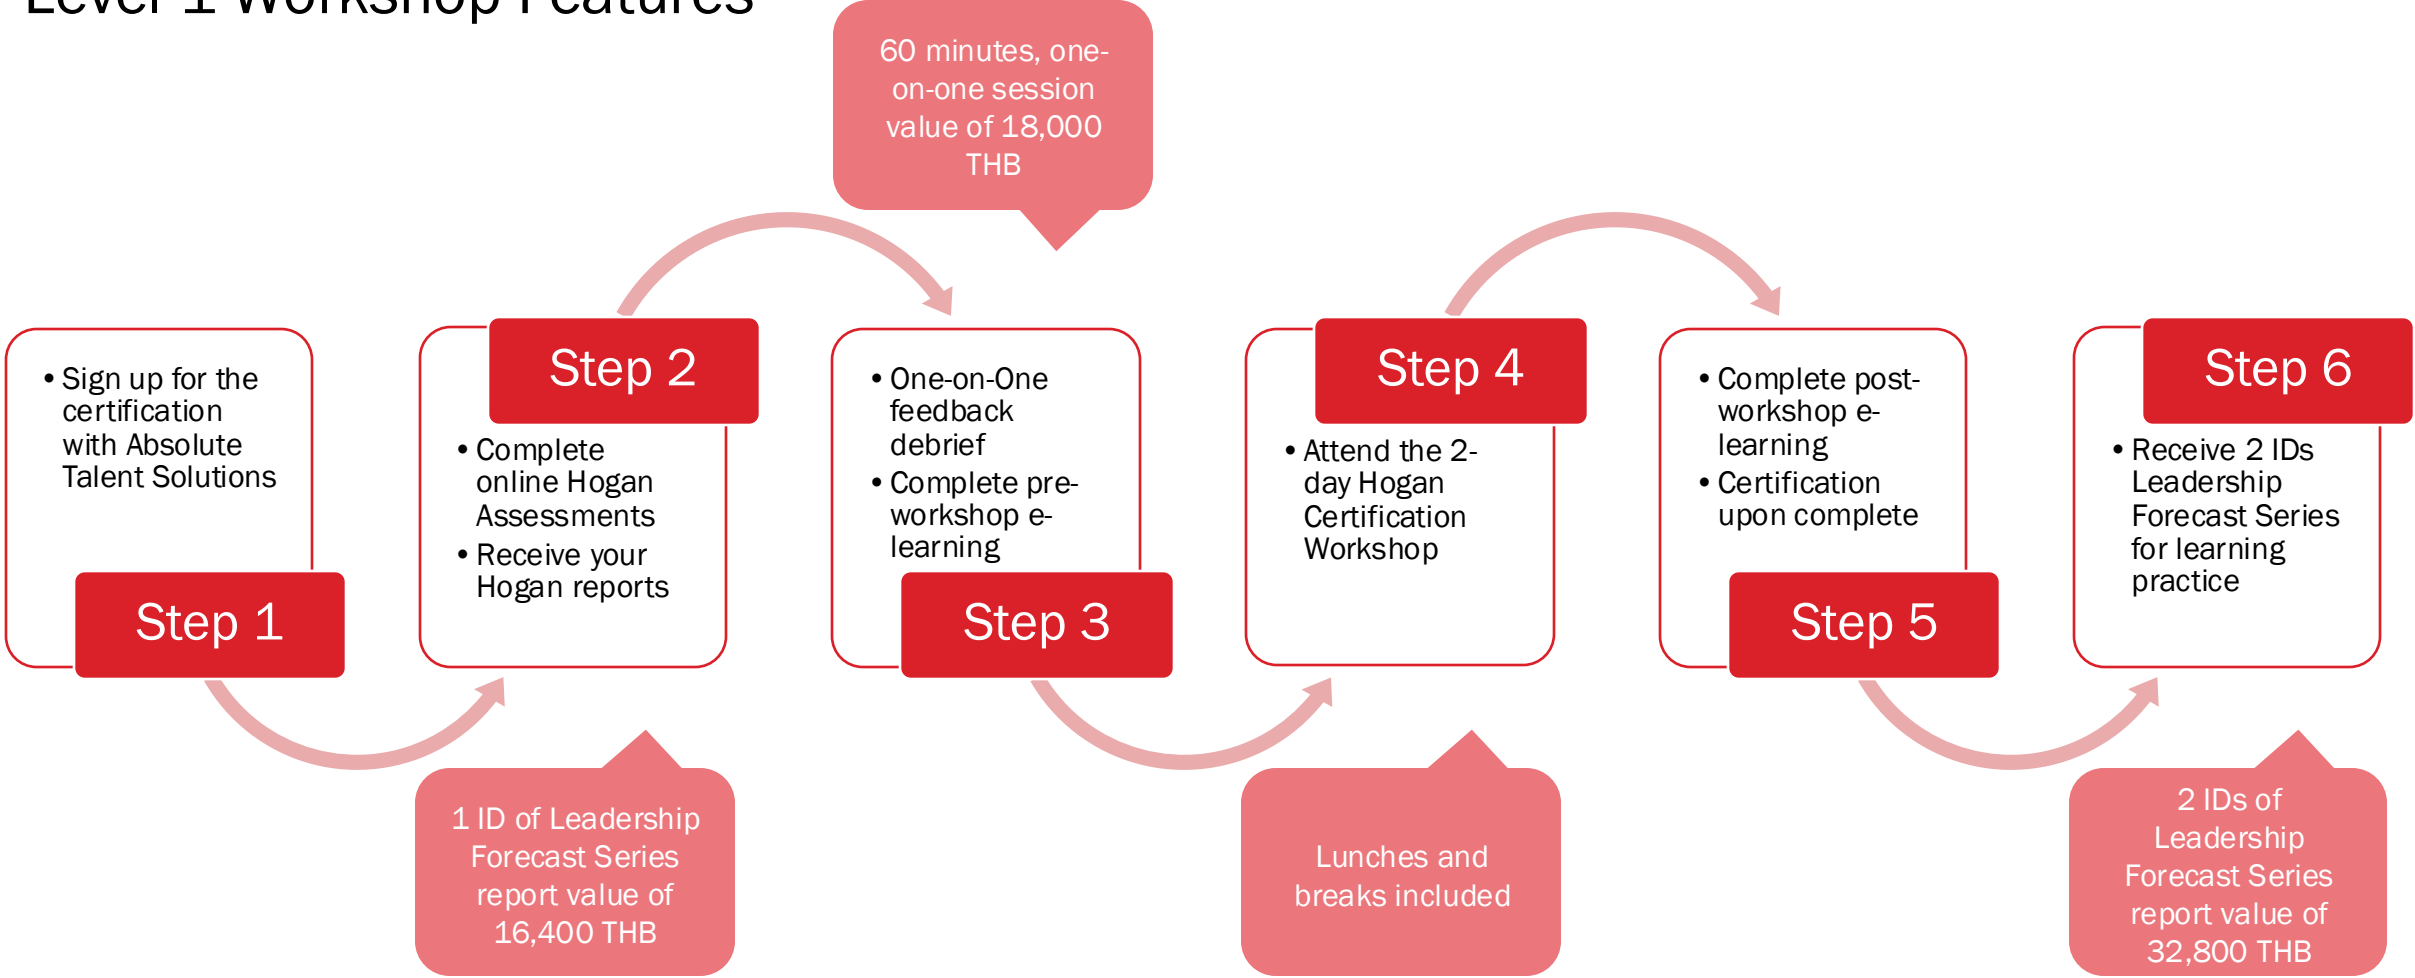

Two-Day Hogan Assessments Certification

Level 1 Workshop Features